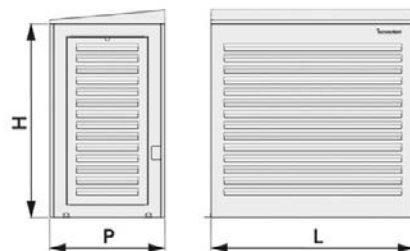

### Rozměry

Kód	L [mm]	H [mm]	P [mm]
SCD500171 / SCD500175	900	700	500
SCD500172 / SCD500176	1100	850	600
SCD500173 / SCD500177	1150	1200	650
SCD500174 / SCD500178	1200	1500	750

### Rozměry

Kód	L [mm]	H [mm]	P [mm]
SCD500163 / SCD500167	900	700	500
SCD500164 / SCD500168	1100	850	600
SCD500165 / SCD500169	1150	1200	650
SCD500166 / SCD500170	1200	1500	750